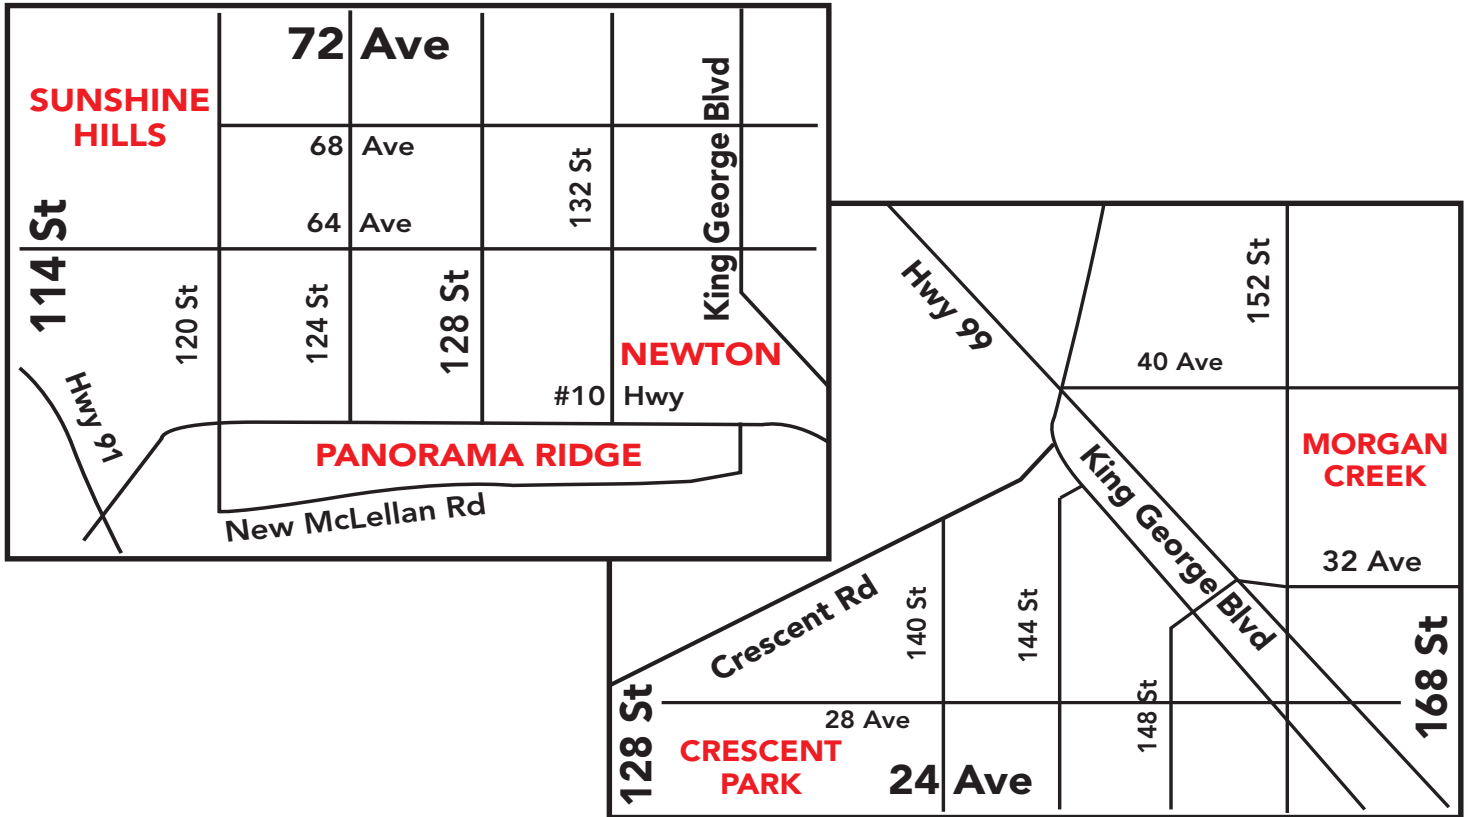

# SURREY SOUTH, CENTRAL & DELTA SHOPPER

# 20,000 Homes

Delivered by  CANADA POST

## 2022 DELIVERY SCHEDULE

|           |                       |
|-----------|-----------------------|
| MARCH     | MAR. 17 <sup>TH</sup> |
| APRIL     | APR. 28 <sup>TH</sup> |
| JUNE      | JUNE 9 <sup>TH</sup>  |
| JULY      | JULY 21 <sup>ST</sup> |
| SEPTEMBER | SEPT. 8 <sup>TH</sup> |
| OCTOBER   | OCT. 20 <sup>TH</sup> |